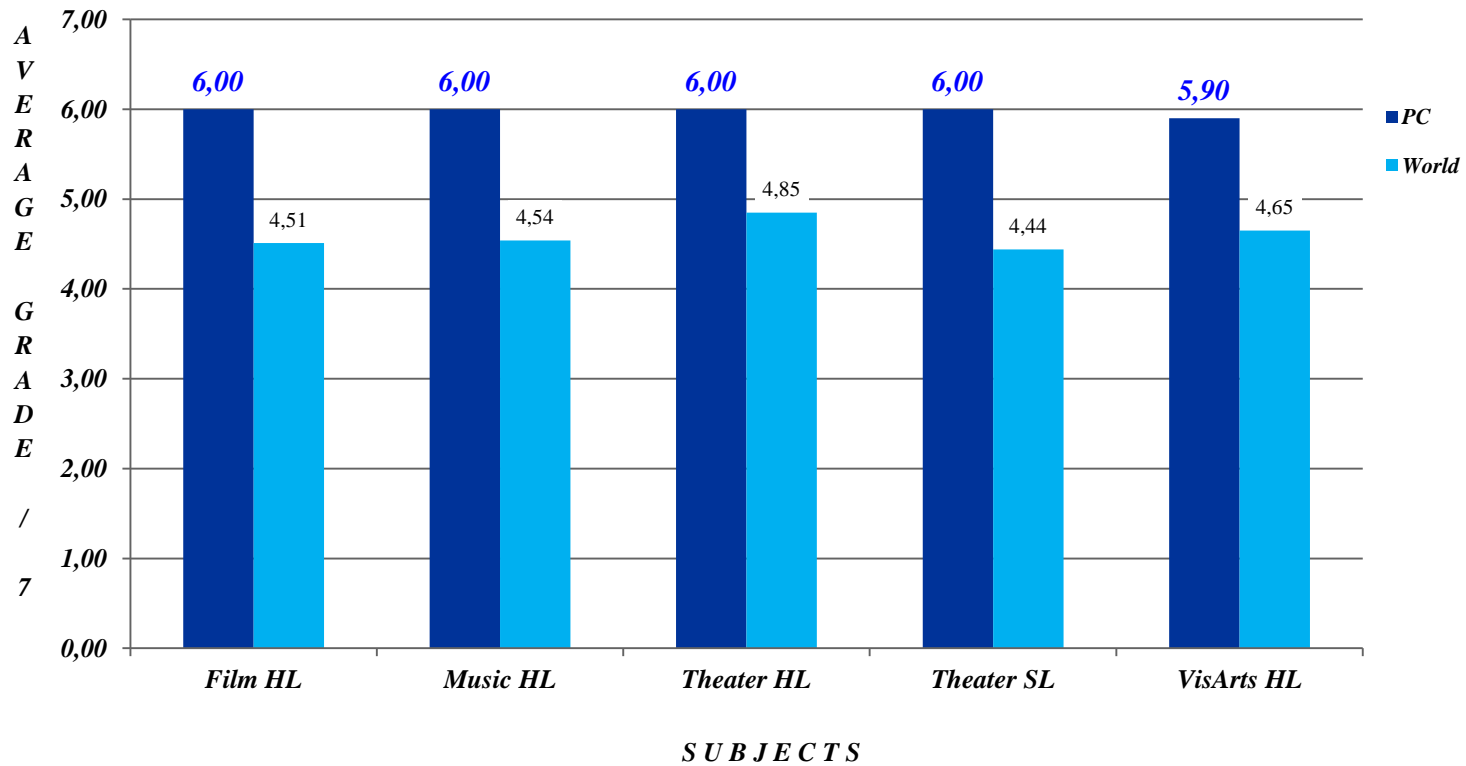

PSYCHICO COLLEGE HIGH SCHOOL - INTERNATIONAL BACCALAUREATE

MAY 2017
IBDP EXAMS

KEY INDICATORS

- **100%** passed the 2017 IBDP Exams
- The School's **average overall score** was **36.3** (2017 IBO World – 30)
- The **average grade** obtained at the School by candidates who passed the diploma was **5.70**
- **1** student achieved an overall score of **45** (Worldwide, 218 students achieved this perfect score)
- **26%** of the 2016 IBDP candidates scored a total of **40 points & above**
- **64%** achieved an overall score of **35 points & above**
- **64%** achieved **7s & 6s** in IBDP subjects
- **56%** achieved **As & Bs** in **Extended Essays**
- **81%** achieved **As & Bs** in **Theory of Knowledge**

MAY 2017 IBDP EXAMS

*Distribution of Average Grades in
EXPERIMENTAL SCIENCES (Group 4)
PC vs World*

PSYCHICO COLLEGE HIGH SCHOOL - INTERNATIONAL BACCALAUREATE

MAY 2017 IBDP EXAMS

*Distribute of Average Grades in
MATHEMATICS (Group 5)
PC vs World*

PSYCHICO COLLEGE HIGH SCHOOL - INTERNATIONAL BACCALAUREATE

MAY 2017
IBDP EXAMS

*Distribution of Average Grades in
THE ARTS (Group 6)
PC vs World*

PSYCHICO COLLEGE
HIGH SCHOOL - INTERNATIONAL BACCALAUREATE