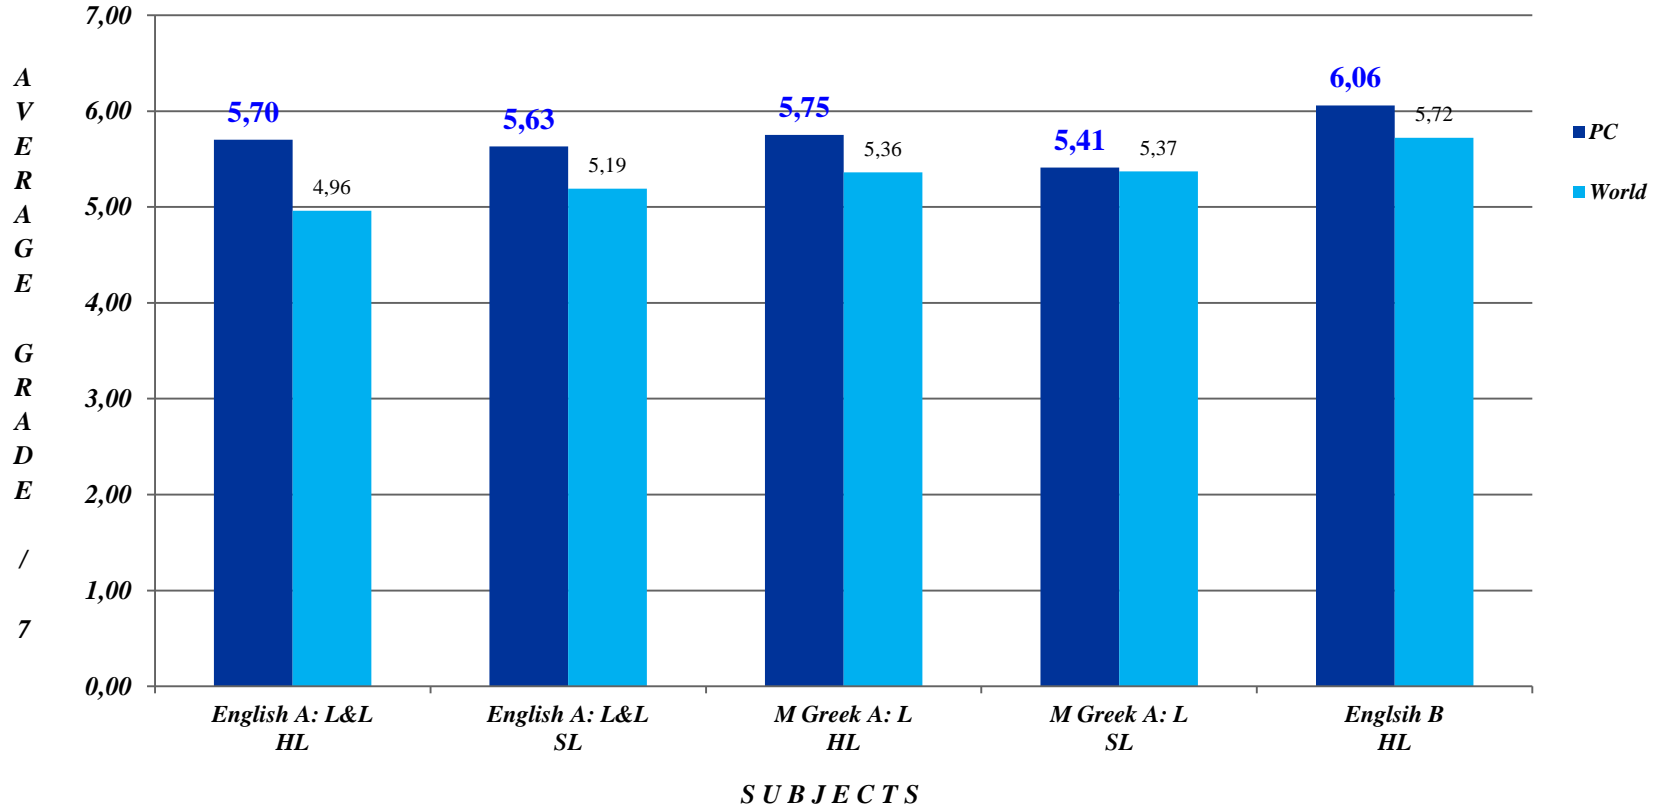

**PSYCHICO COLLEGE
HIGH SCHOOL - INTERNATIONAL BACCALAUREATE**

**MAY 2017
IBDP EXAMS**

Distribution of Overall Grades

<i>Overall Score / 45</i>	<i>No. of Students</i>	<i>Percentage / %</i>
40-45	37	26.0
35-39	54	38.0
30-34	38	26.8
24-29	13	9.2
<24	0	0
TOTAL	142	100.0

PSYCHICO COLLEGE HIGH SCHOOL - INTERNATIONAL BACCALAUREATE

MAY 2017 IBDP EXAMS

*Distribution of OVERALL GRADES
2017 vs 2016*

PSYCHICO COLLEGE HIGH SCHOOL - INTERNATIONAL BACCALAUREATE

MAY 2017 IBDP EXAMS

*Distribution of Average Grades in
LANGUAGES (Groups 1 & 2)
(PC vs World)*