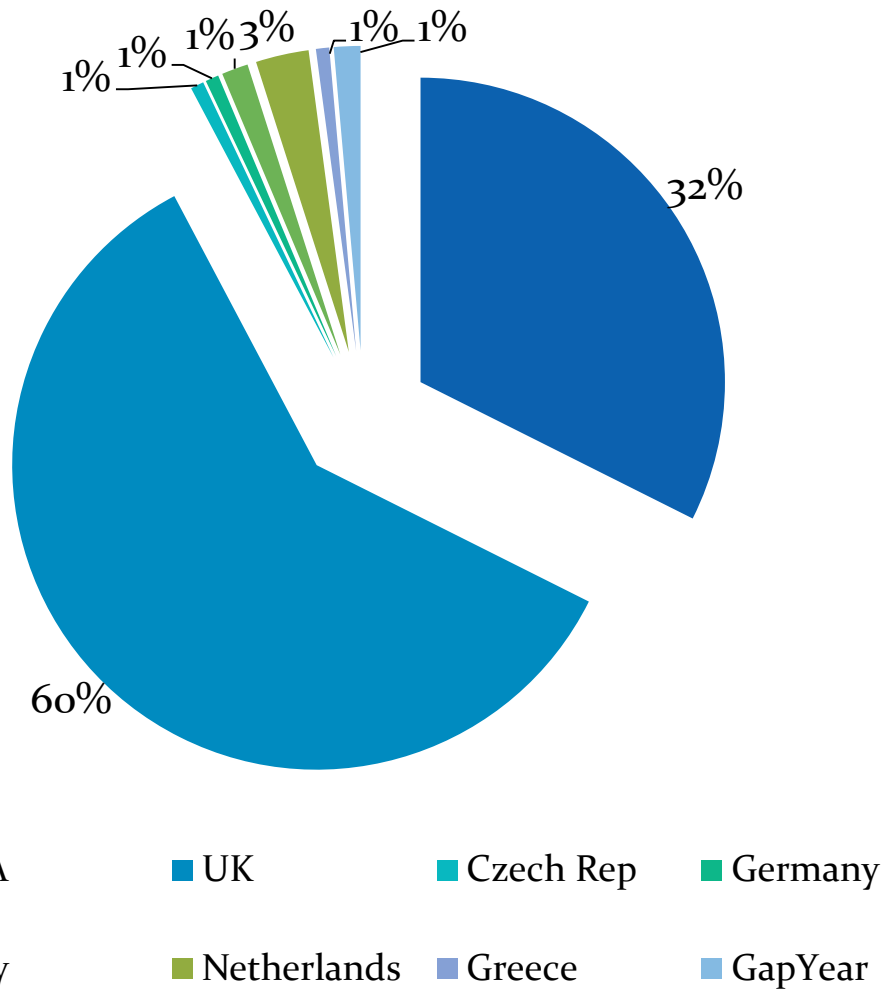

MAY 2017
IBDP EXAMS

Distribution of Grades in EXTENDED ESSAYS across SUBJECT AREAS

PSYCHICO COLLEGE
HIGH SCHOOL - INTERNATIONAL BACCALAUREATE

MAY 2017
IBDP EXAMS

Distribution of Grades in the
THEORY OF KNOWLEDGE

Grade	No. of Students	Percentage / %
A	29	20
B	86	61
C	26	18
D	1	1
TOTAL	142	100

PSYCHICO COLLEGE HIGH SCHOOL - INTERNATIONAL BACCALAUREATE

Distribution of 2017 IBDP students to Universities

Country	No of Students	%
USA	46	32%
UK	85	60%
Czech Rep	1	1%
Germany	1	1%
Italy	2	1%
Netherlands	4	3%
Greece	1	1%
GapYear	2	1%
Total	142	100%