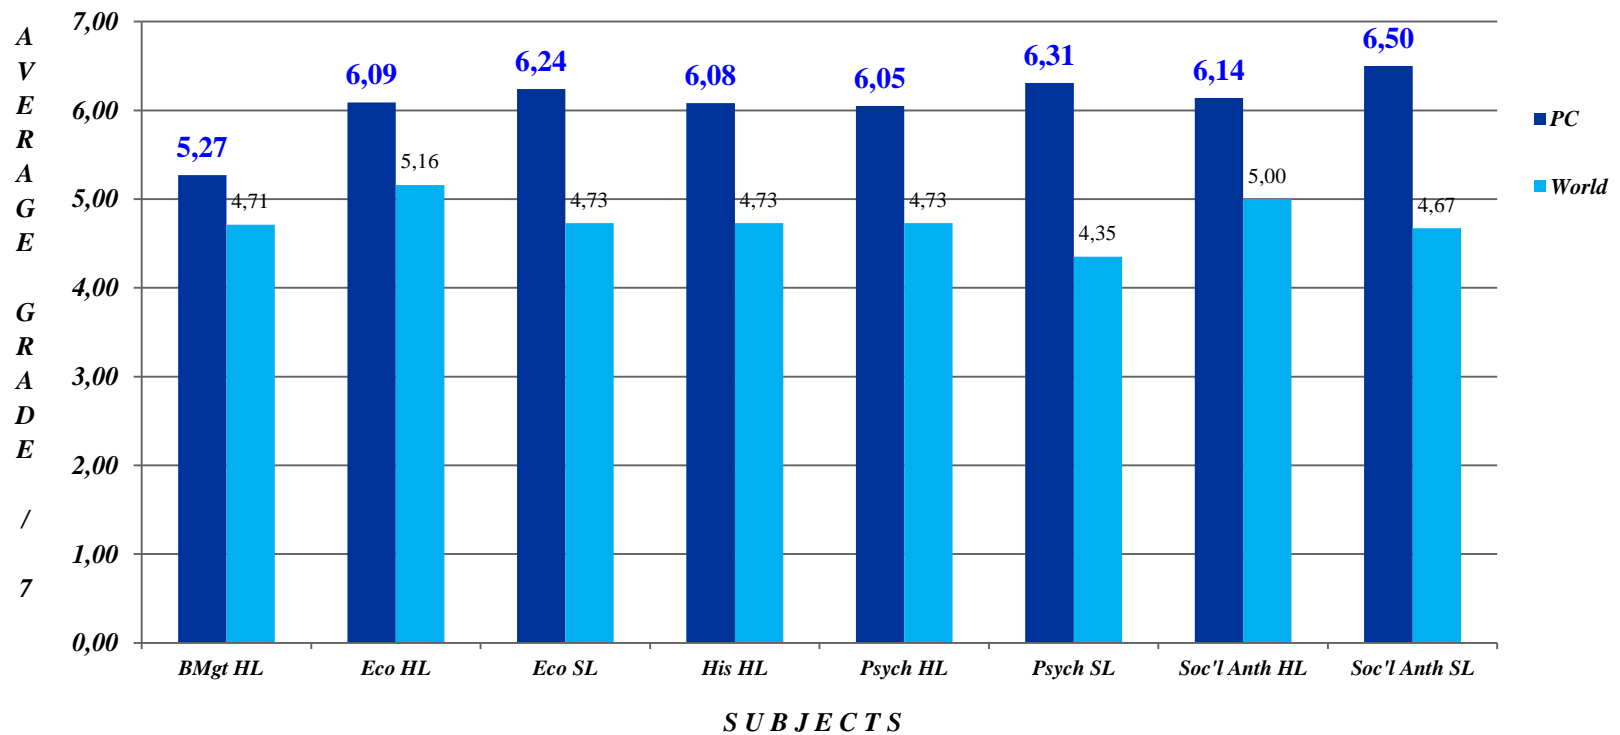

PSYCHICO COLLEGE HIGH SCHOOL - INTERNATIONAL BACCALAUREATE

MAY 2017
IBDP EXAMS

KEY INDICATORS

- **100%** passed the 2017 IBDP Exams
- The School's **average overall score** was **36.3** (2017 IBO World – 30)
- The **average grade** obtained at the School by candidates who passed the diploma was **5.70**
- **1** student achieved an overall score of **45** (Worldwide, 218 students achieved this perfect score)
- **26%** of the 2016 IBDP candidates scored a total of **40 points & above**
- **64%** achieved an overall score of **35 points & above**
- **64%** achieved **7s & 6s** in IBDP subjects
- **56%** achieved **As & Bs** in **Extended Essays**
- **81%** achieved **As & Bs** in **Theory of Knowledge**

**PSYCHICO COLLEGE
HIGH SCHOOL - INTERNATIONAL BACCALAUREATE**

**MAY 2017
IBDP EXAMS**

Distribution of Overall Grades

<i>Overall Score / 45</i>	<i>No. of Students</i>	<i>Percentage / %</i>
40-45	37	26.0
35-39	54	38.0
30-34	38	26.8
24-29	13	9.2
<24	0	0
TOTAL	142	100.0

PSYCHICO COLLEGE HIGH SCHOOL - INTERNATIONAL BACCALAUREATE

MAY 2017 IBDP EXAMS

*Distribution of OVERALL GRADES
2017 vs 2016*

PSYCHICO COLLEGE HIGH SCHOOL - INTERNATIONAL BACCALAUREATE

MAY 2017 IBDP EXAMS

*Distribution of Average Grades in
LANGUAGES (Groups 1 & 2)
(PC vs World)*

PSYCHICO COLLEGE HIGH SCHOOL - INTERNATIONAL BACCALAUREATE

MAY 2017 IBDP EXAMS

*Distribution of Average Grades in
SOCIAL SCIENCES (Group 3)
PC vs World*

PSYCHICO COLLEGE HIGH SCHOOL - INTERNATIONAL BACCALAUREATE