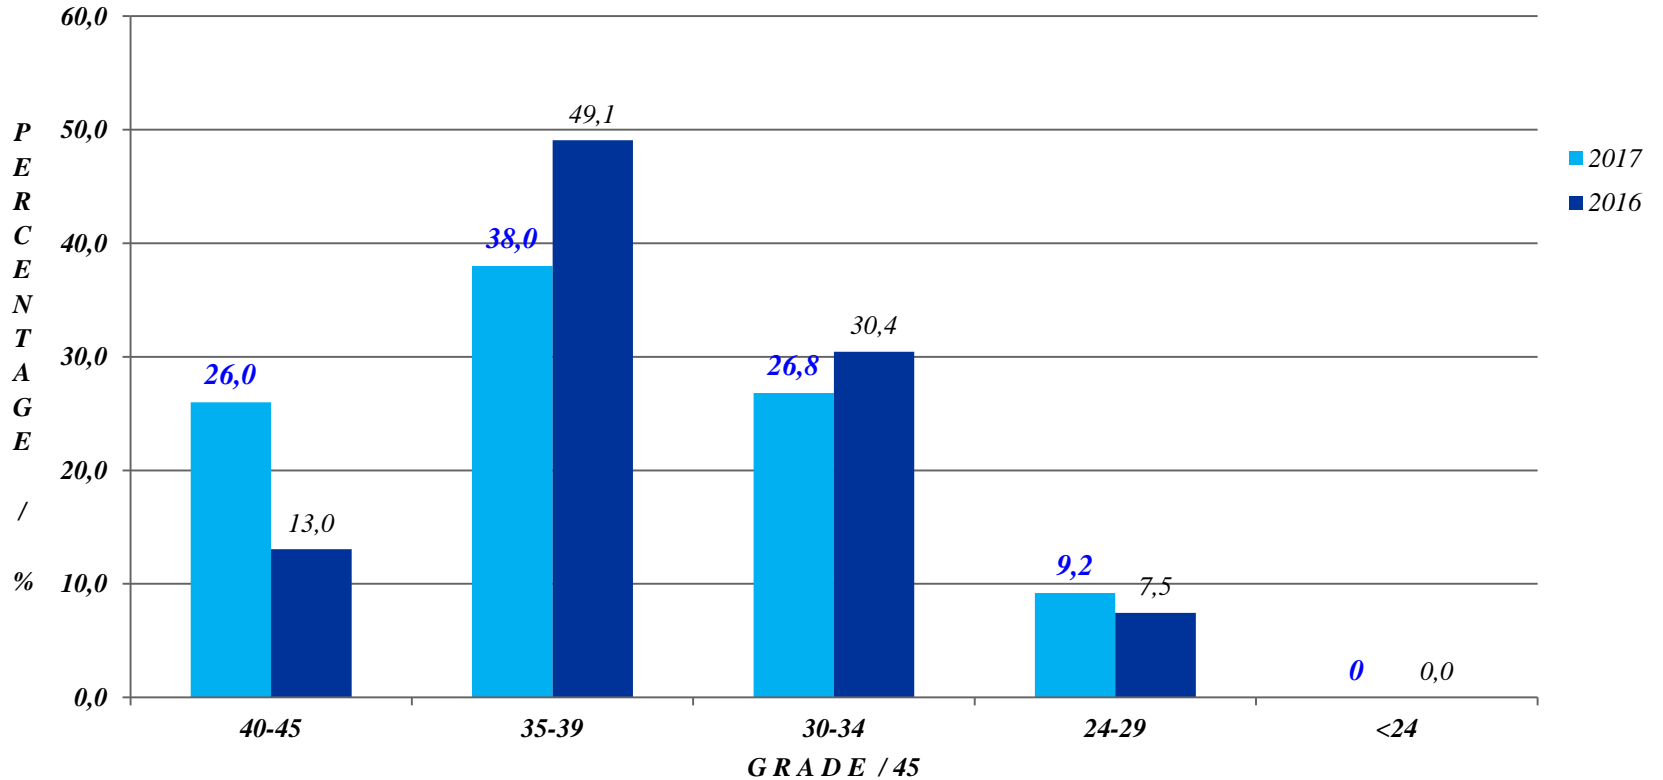

PSYCHICO COLLEGE HIGH SCHOOL - INTERNATIONAL BACCALAUREATE

MAY 2017 IBDP EXAMS

*Distribution of OVERALL GRADES
2017 vs 2016*