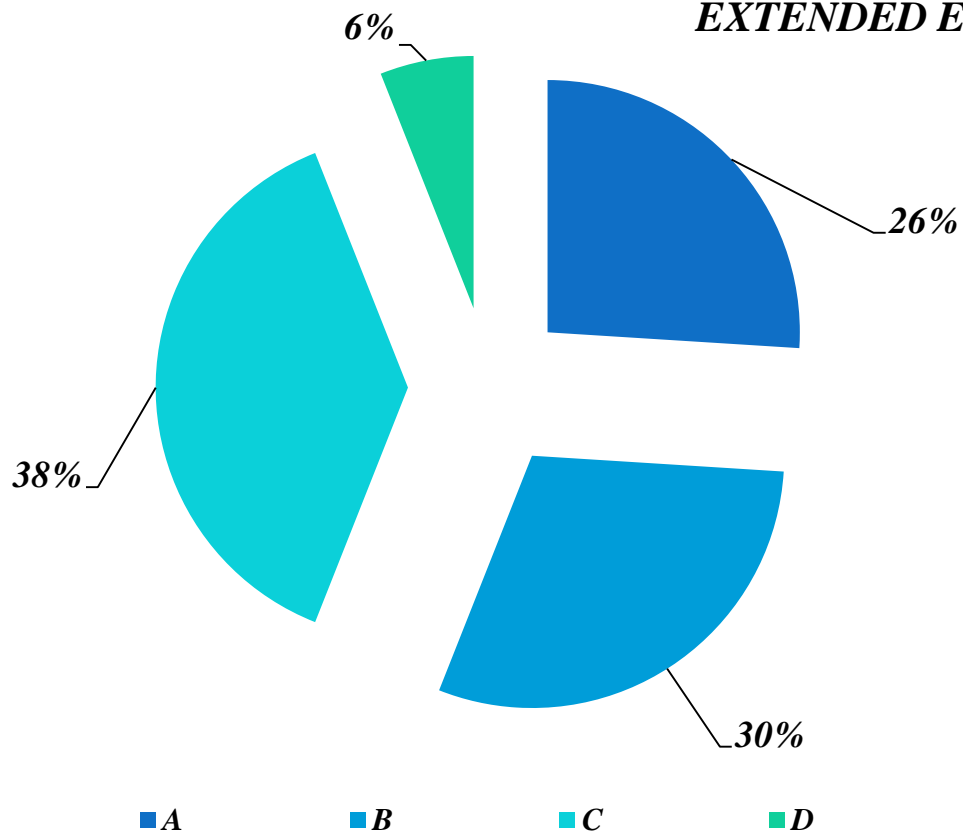

PSYCHICO COLLEGE HIGH SCHOOL - INTERNATIONAL BACCALAUREATE

MAY 2017
IBDP EXAMS

*Distribution of Average Grades in
THE ARTS (Group 6)
PC vs World*

PSYCHICO COLLEGE
HIGH SCHOOL - INTERNATIONAL BACCALAUREATE

MAY 2017
IBDP EXAMS

*Distribution of Grades in the
EXTENDED ESSAYS*

<i>Grade</i>	<i>No. of Students</i>	<i>Percentage / %</i>
A	36	26
B	43	30
C	54	38
D	9	6
TOTAL	142	100.0

PSYCHICO COLLEGE HIGH SCHOOL - INTERNATIONAL BACCALAUREATE