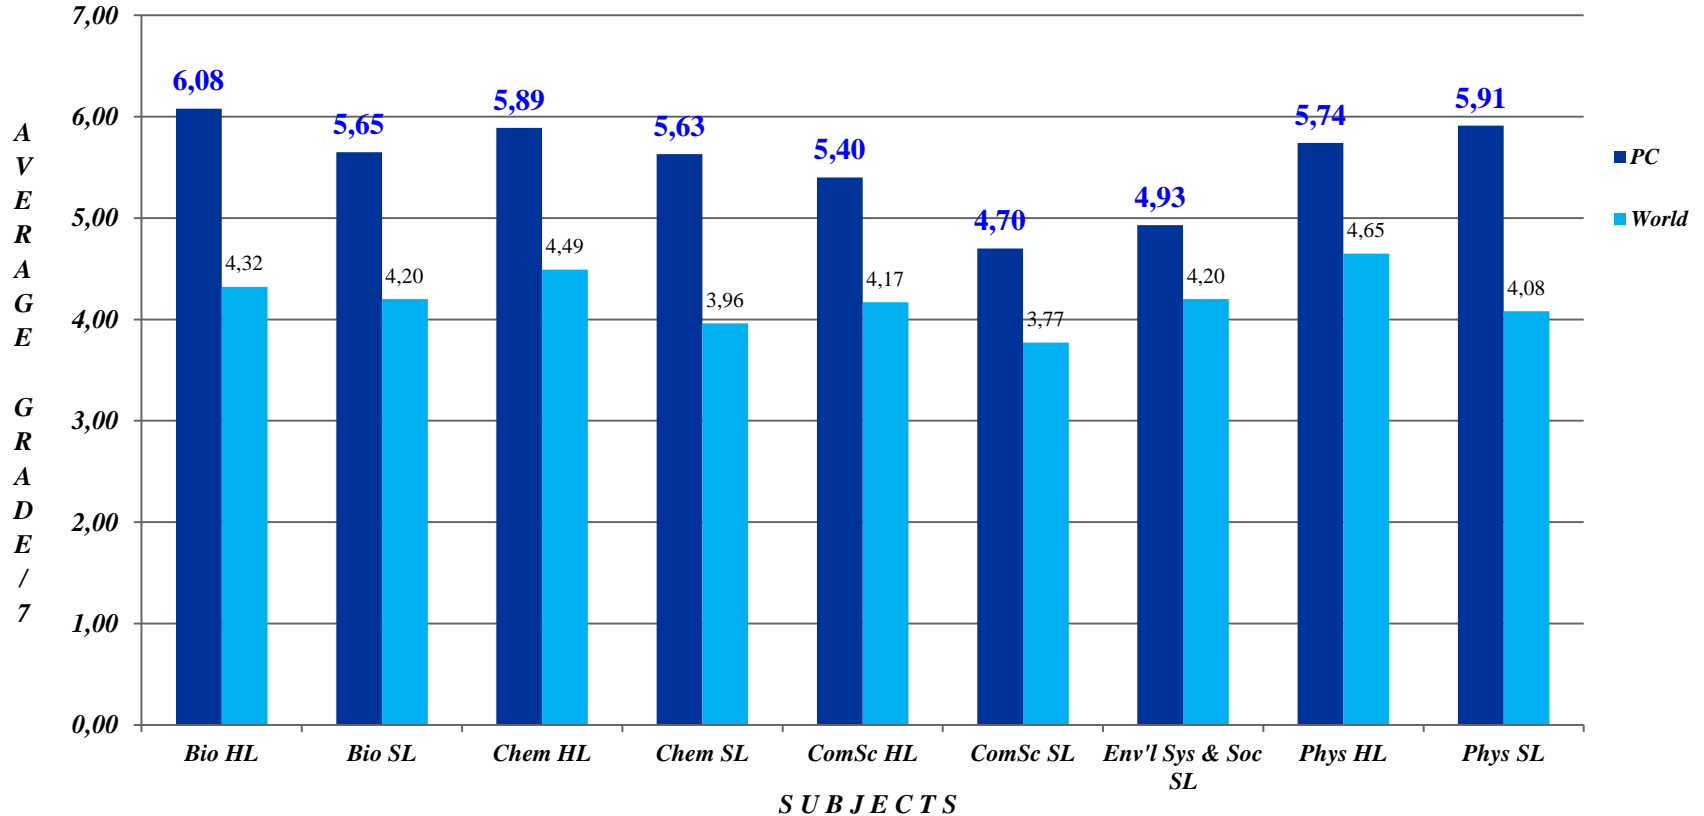

PSYCHICO COLLEGE HIGH SCHOOL - INTERNATIONAL BACCALAUREATE

MAY 2017 IBDP EXAMS

*Distribution of Average Grades in
EXPERIMENTAL SCIENCES (Group 4)
PC vs World*