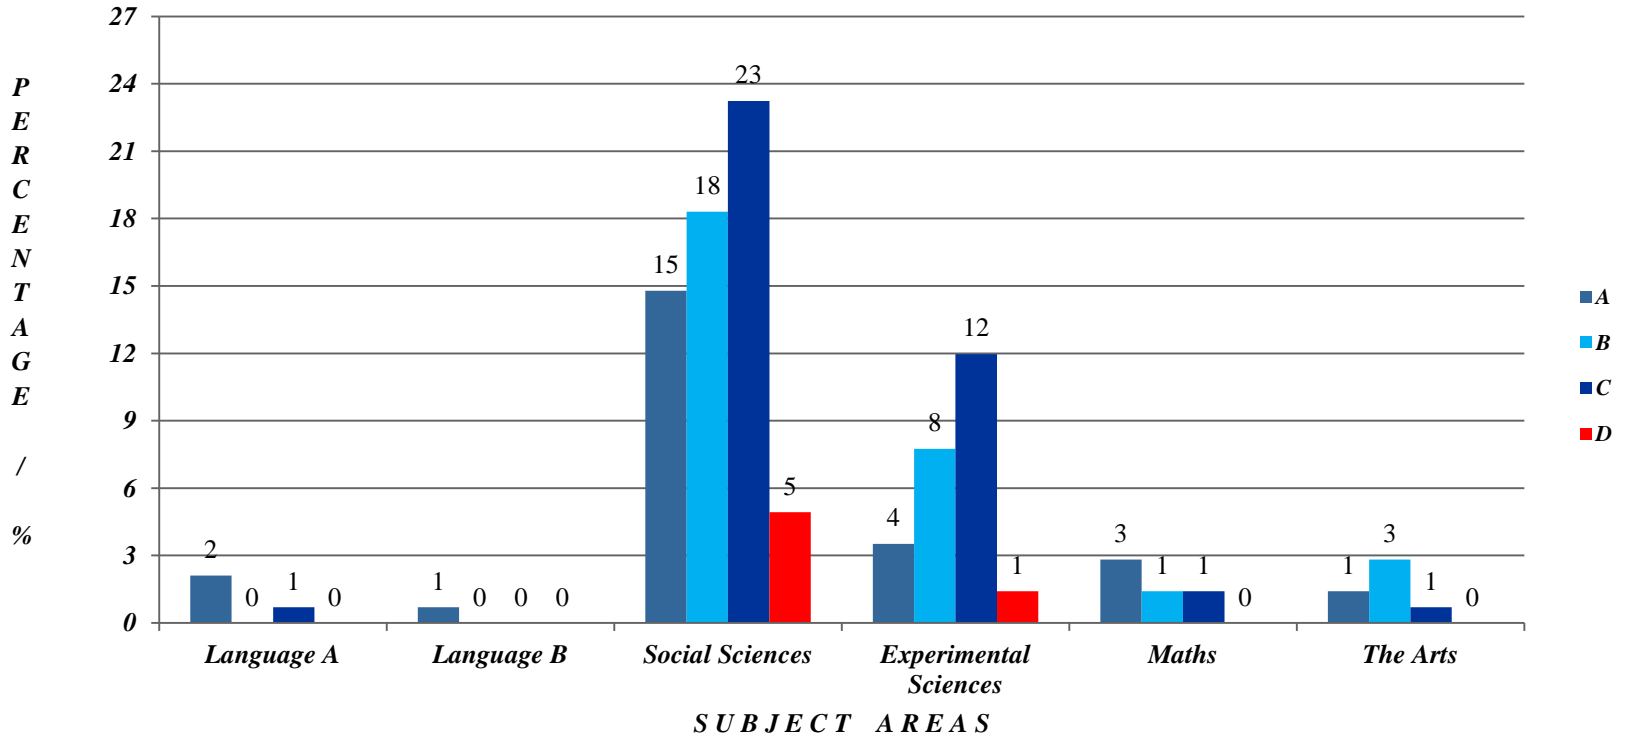

PSYCHICO COLLEGE HIGH SCHOOL - INTERNATIONAL BACCALAUREATE

MAY 2017
IBDP EXAMS

Distribution of Grades in EXTENDED ESSAYS across SUBJECT AREAS