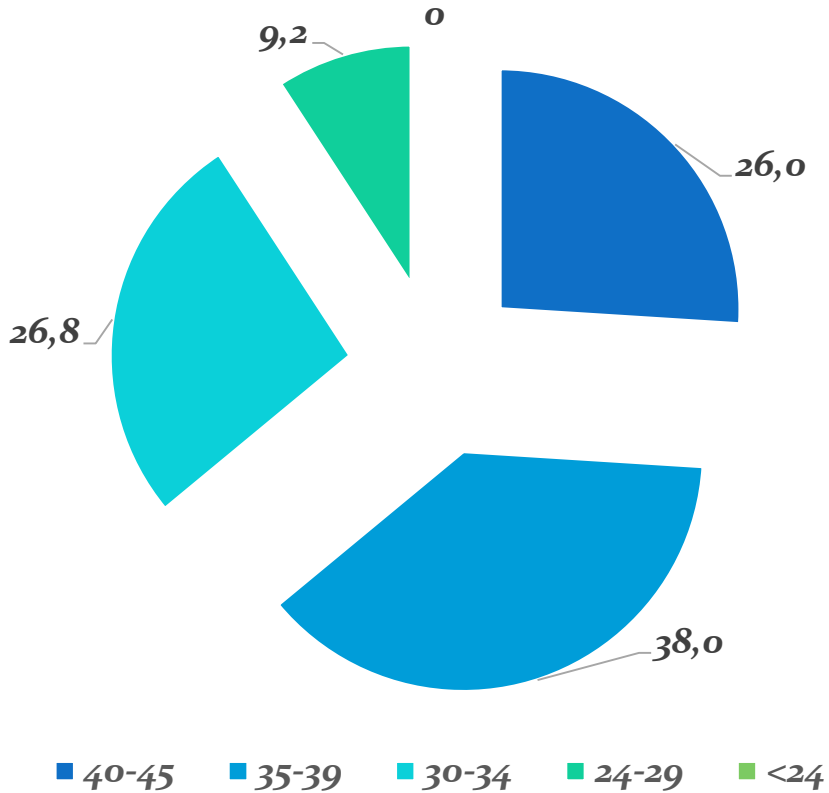

PSYCHICO COLLEGE HIGH SCHOOL - INTERNATIONAL BACCALAUREATE

MAY 2017
IBDP EXAMS

KEY INDICATORS

- **100%** passed the 2017 IBDP Exams
- The School's **average overall score** was **36.3** (2017 IBO World – 30)
- The **average grade** obtained at the School by candidates who passed the diploma was **5.70**
- **1** student achieved an overall score of **45** (Worldwide, 218 students achieved this perfect score)
- **26%** of the 2016 IBDP candidates scored a total of **40 points & above**
- **64%** achieved an overall score of **35 points & above**
- **64%** achieved **7s & 6s** in IBDP subjects
- **56%** achieved **As & Bs** in **Extended Essays**
- **81%** achieved **As & Bs** in **Theory of Knowledge**

**PSYCHICO COLLEGE
HIGH SCHOOL - INTERNATIONAL BACCALAUREATE**

**MAY 2017
IBDP EXAMS**

Number of candidates registered	142
Number of candidates who passed the diploma	142
Number of candidates with 'failing' conditions	0

Average points obtained by candidates who passed the diploma / 45	36
Average grade obtained at the school by candidates who passed the diploma / 7.0	5.70
Highest Diploma points awarded to candidate /45	45

**PSYCHICO COLLEGE
HIGH SCHOOL - INTERNATIONAL BACCALAUREATE**

**MAY 2017
IBDP EXAMS**

Distribution of Overall Grades

<i>Overall Score / 45</i>	<i>No. of Students</i>	<i>Percentage / %</i>
40-45	37	26.0
35-39	54	38.0
30-34	38	26.8
24-29	13	9.2
<24	0	0
TOTAL	142	100.0