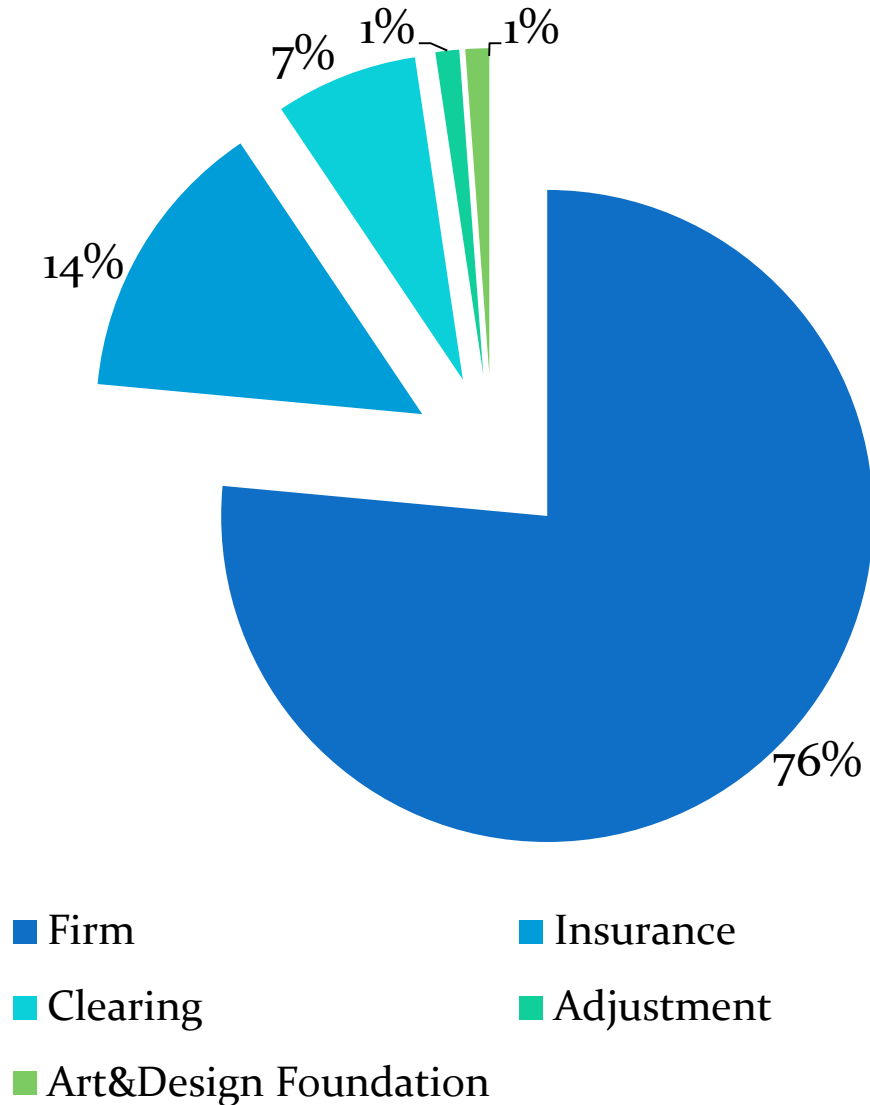

Grade	No. of Students	Percentage / %
A	29	20
B	86	61
C	26	18
D	1	1
TOTAL	142	100

PSYCHICO COLLEGE HIGH SCHOOL - INTERNATIONAL BACCALAUREATE

Distribution of 2017 IBDP students to Universities

Country	No of Students	%
USA	46	32%
UK	85	60%
Czech Rep	1	1%
Germany	1	1%
Italy	2	1%
Netherlands	4	3%
Greece	1	1%
GapYear	2	1%
Total	142	100%

PSYCHICO COLLEGE
HIGH SCHOOL - INTERNATIONAL BACCALAUREATE

Distribution of 2017 IBDP students to U.K. Universities

Choice	No of Students	%
Firm	65	76%
Insurance	12	14%
Clearing	6	7%
Adjustment	1	1%
Art&Design Foundation	1	1%
Total	85	100%