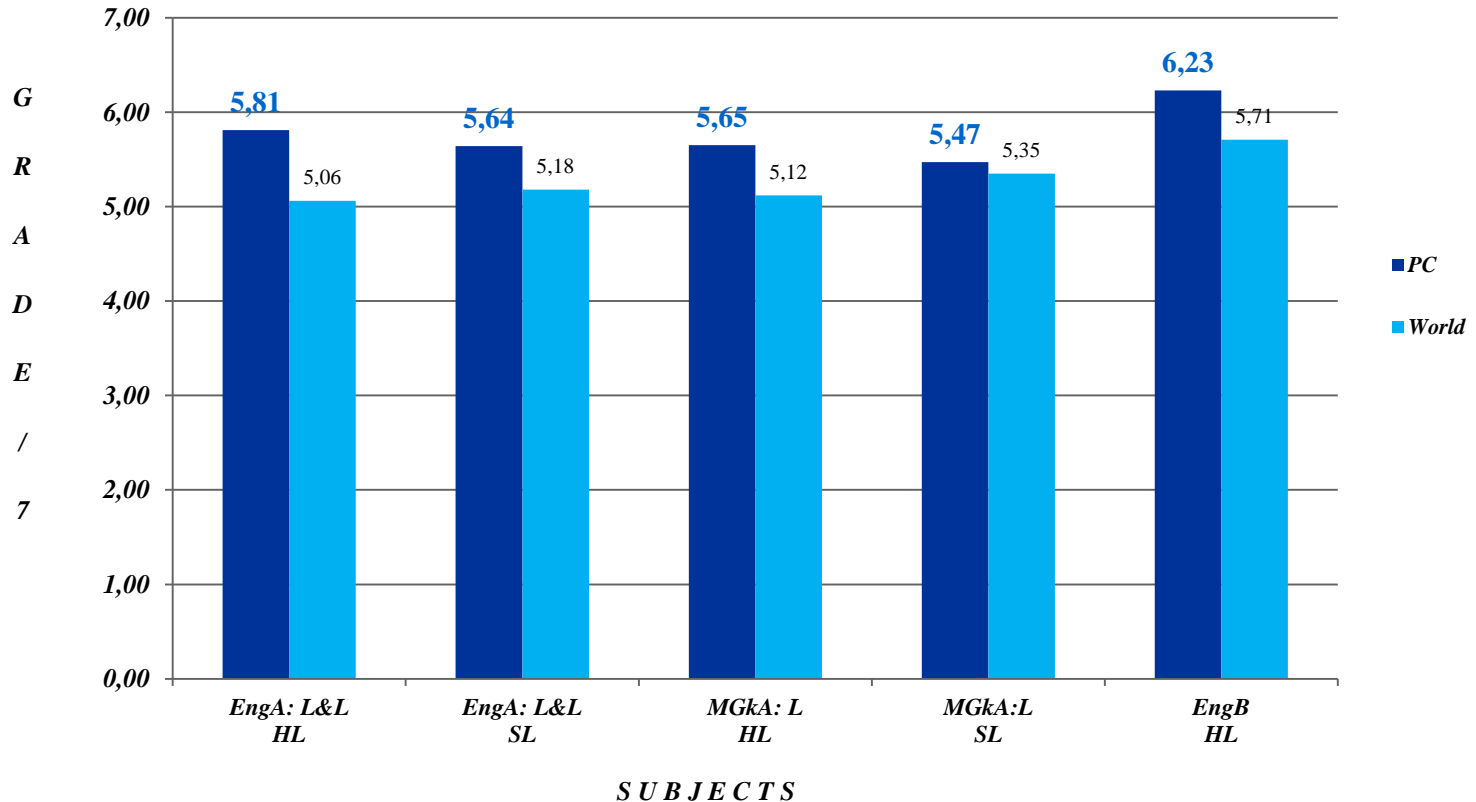

PSYCHICO COLLEGE HIGH SCHOOL - INTERNATIONAL BACCALAUREATE

MAY 2016
IBDP EXAMS

KEY INDICATORS

- **98.7%** passed the 2016 IBDP Exams (2016 IBO World – 88.6%)
- The School's **average overall score** was **35** (2016 IBO World – 30)
- The **average grade** obtained at the School by candidates who passed the diploma was **5.54**
- **1** student achieved an overall score of **45** (Worldwide, only 146 students achieved this perfect score)
- **13%** of the 2016 IBDP candidates scored a total of **40 points & above**
- **62%** achieved an overall score of **35 points & above**
- **55%** achieved **7s & 6s** in IBDP subjects
- **65%** achieved **As & Bs** in *Extended Essays*
- **66%** achieved **As & Bs** in *Theory of Knowledge*

**PSYCHICO COLLEGE
HIGH SCHOOL - INTERNATIONAL BACCALAUREATE**

**MAY 2016
IBDP EXAMS**

Distribution of Overall Grades

<i>Overall Score / 45</i>	<i>No. of Students</i>	<i>Percentage / %</i>
40-45	21	13.0
35-39	79	49.1
30-34	49	30.4
24-29	12	7.5
TOTAL	161	100.0

PSYCHICO COLLEGE HIGH SCHOOL - INTERNATIONAL BACCALAUREATE

MAY 2016 IBDP EXAMS

*Distribution of Overall Grades
2015 vs 2016*

PSYCHICO COLLEGE
HIGH SCHOOL - INTERNATIONAL BACCALAUREATE

MAY 2016
IBDP EXAMS

*Distribution of Average Grades in
LANGUAGES (Groups 1&2)
PC vs World*

PSYCHICO COLLEGE HIGH SCHOOL - INTERNATIONAL BACCALAUREATE

MAY 2016
IBDP EXAMS

*Distribution of Average Grades in
SOCIAL SCIENCES (Group 3)
PC vs World*

PSYCHICO COLLEGE HIGH SCHOOL - INTERNATIONAL BACCALAUREATE