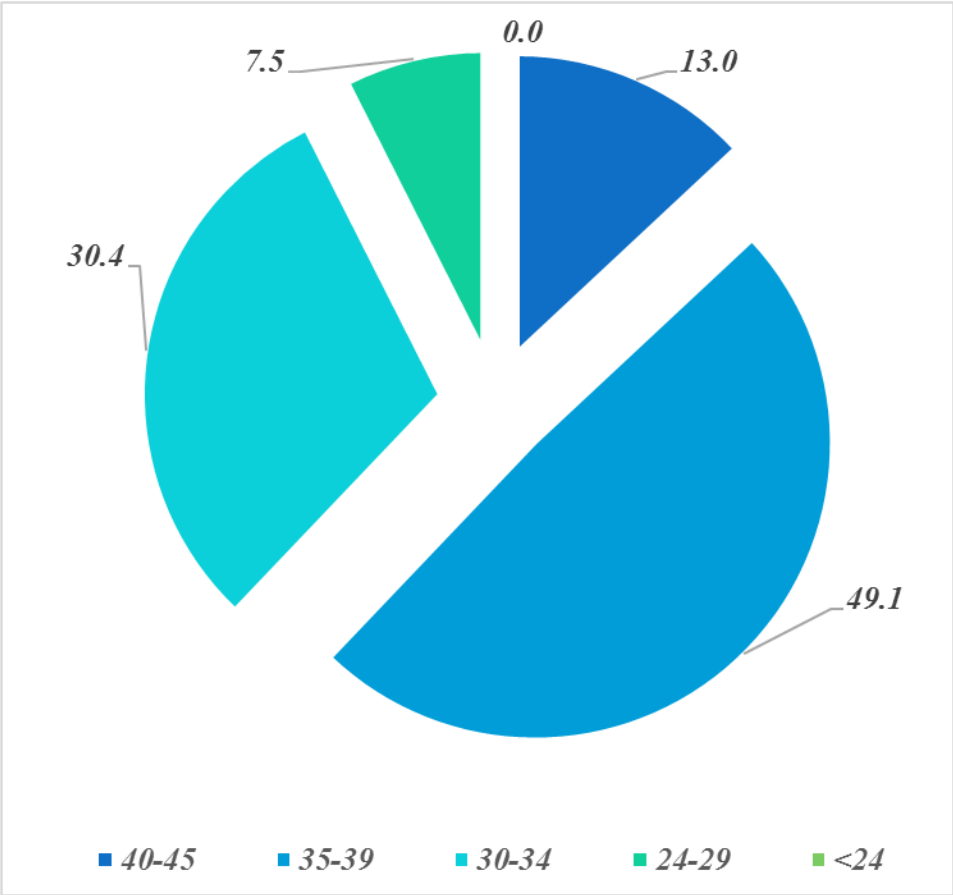

**PSYCHICO COLLEGE
HIGH SCHOOL - INTERNATIONAL BACCALAUREATE**

**MAY 2016
IBDP EXAMS**

Distribution of Overall Grades

<i>Overall Score / 45</i>	<i>No. of Students</i>	<i>Percentage / %</i>
40-45	21	13.0
35-39	79	49.1
30-34	49	30.4
24-29	12	7.5
TOTAL	161	100.0