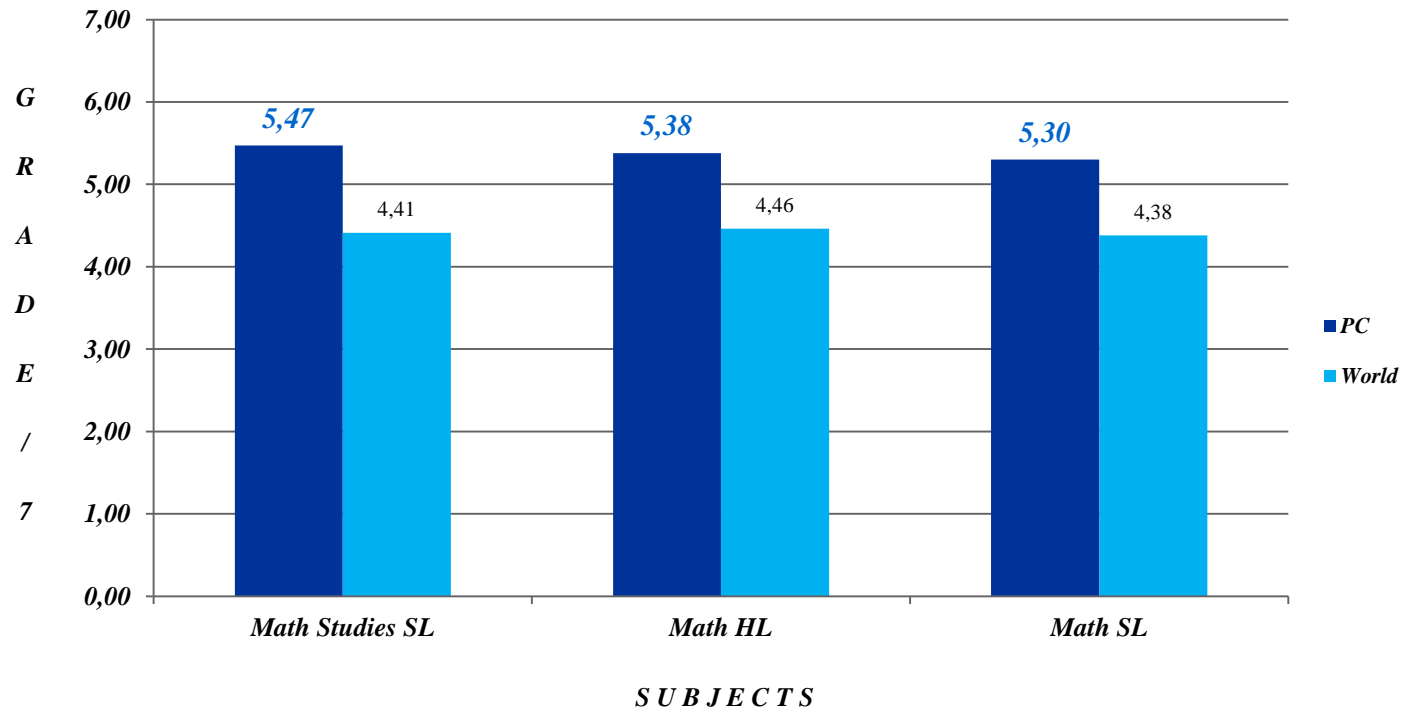

MAY 2016 IBDP EXAMS

*Distribution of Average Grades in
EXPERIMENTAL SCIENCES (Group 4)
PC vs World*

PSYCHICO COLLEGE HIGH SCHOOL - INTERNATIONAL BACCALAUREATE

MAY 2016 IBDP EXAMS

*Distribution of Average Grades in
MATHEMATICS (Group 5)
PC vs World*

PSYCHICO COLLEGE HIGH SCHOOL - INTERNATIONAL BACCALAUREATE

MAY 2016 IBDP EXAMS

*Distribution of Average Grades in
THE ARTS (GP6)
PC vs World*

SUBJECTS

PSYCHICO COLLEGE
HIGH SCHOOL - INTERNATIONAL BACCALAUREATE