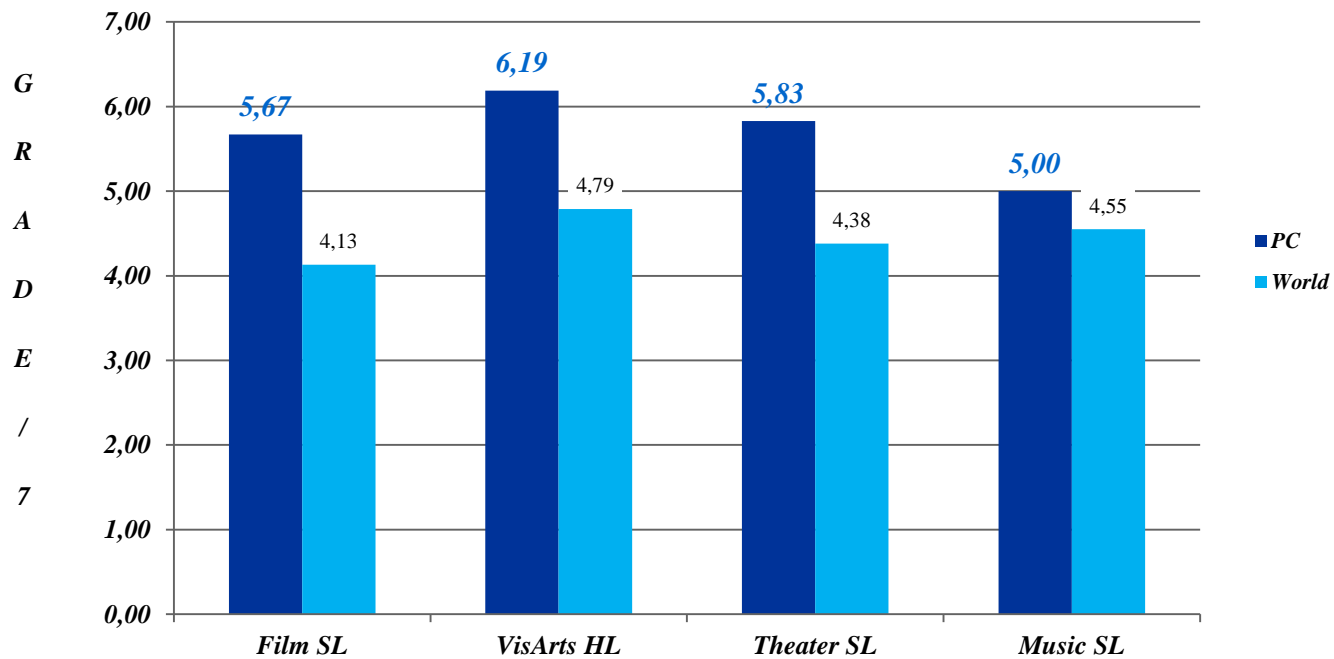

MAY 2016 IBDP EXAMS

*Distribution of Average Grades in
EXPERIMENTAL SCIENCES (Group 4)
PC vs World*

PSYCHICO COLLEGE HIGH SCHOOL - INTERNATIONAL BACCALAUREATE

MAY 2016 IBDP EXAMS

*Distribution of Average Grades in
MATHEMATICS (Group 5)
PC vs World*

PSYCHICO COLLEGE HIGH SCHOOL - INTERNATIONAL BACCALAUREATE

MAY 2016 IBDP EXAMS

*Distribution of Average Grades in
THE ARTS (GP6)
PC vs World*

SUBJECTS

PSYCHICO COLLEGE
HIGH SCHOOL - INTERNATIONAL BACCALAUREATE